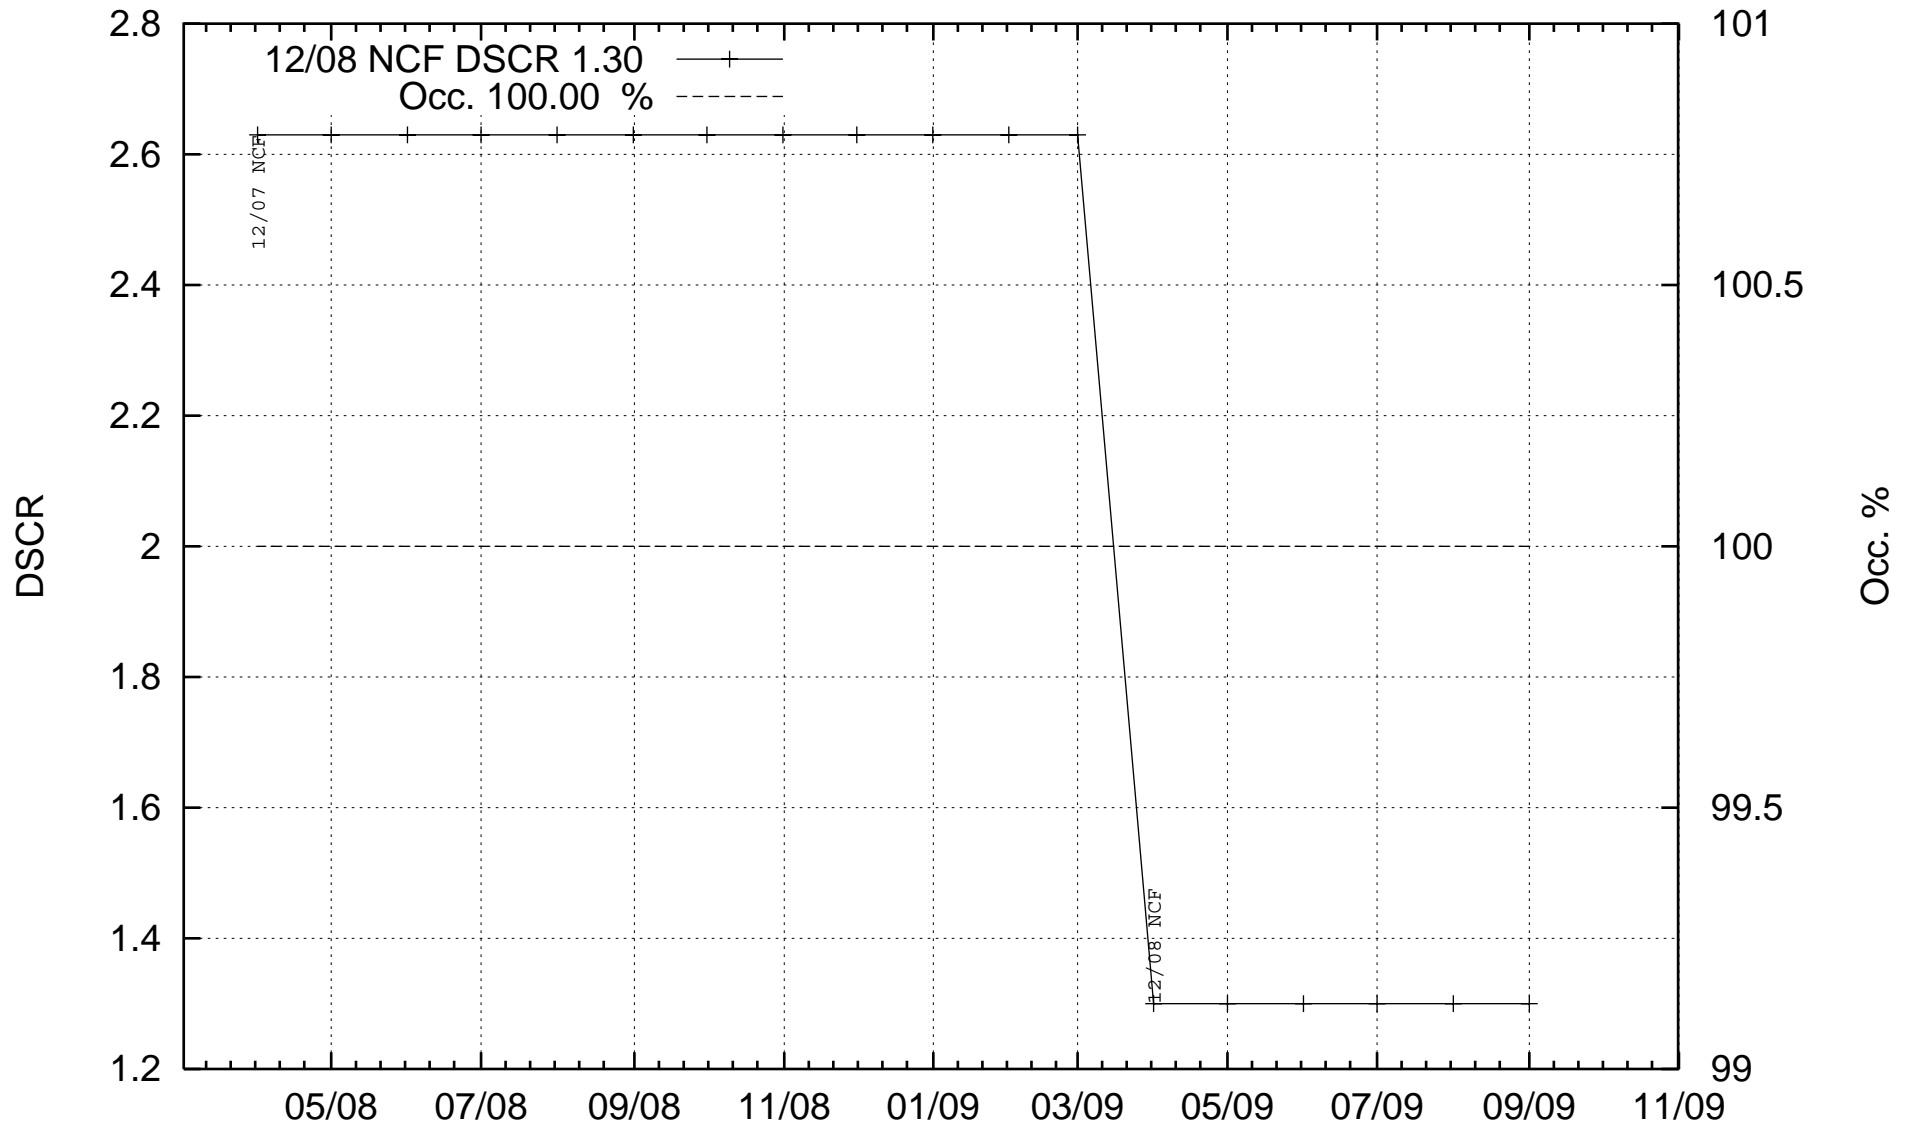

bacm0701: Loan #127 Center at Stop Eleven

All data provided by Intex

Fri Sep 18 14:42:43 2009